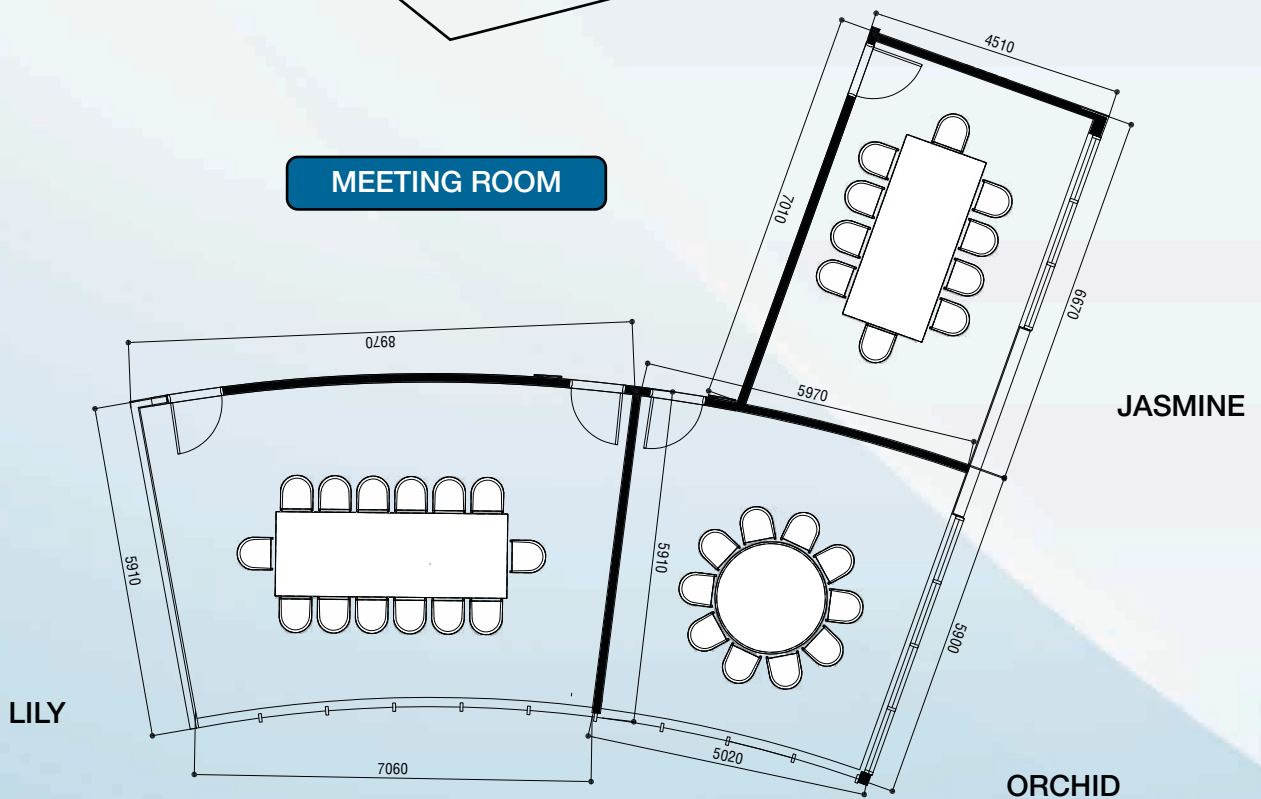

MEETING ROOM