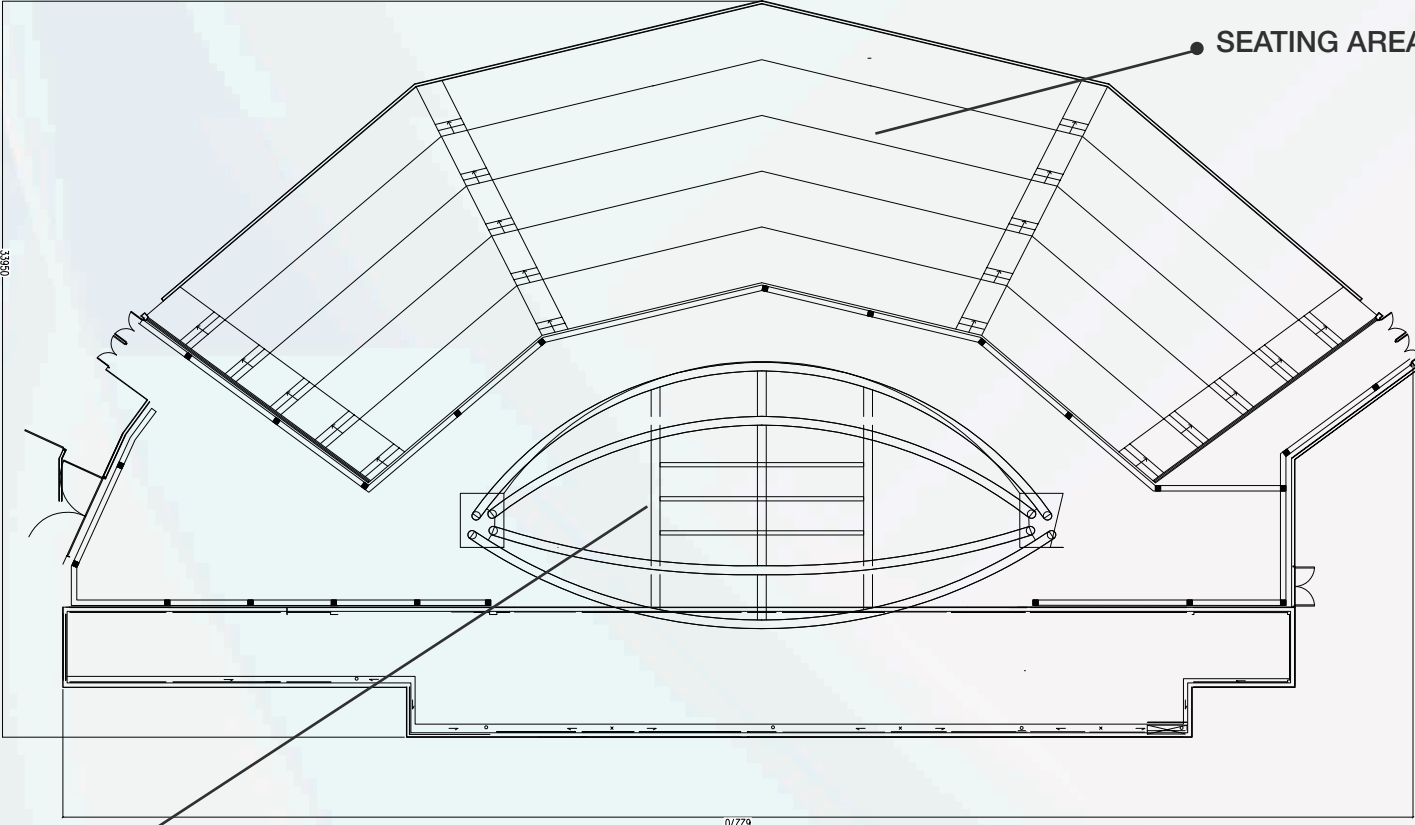

AMPHITHEATER