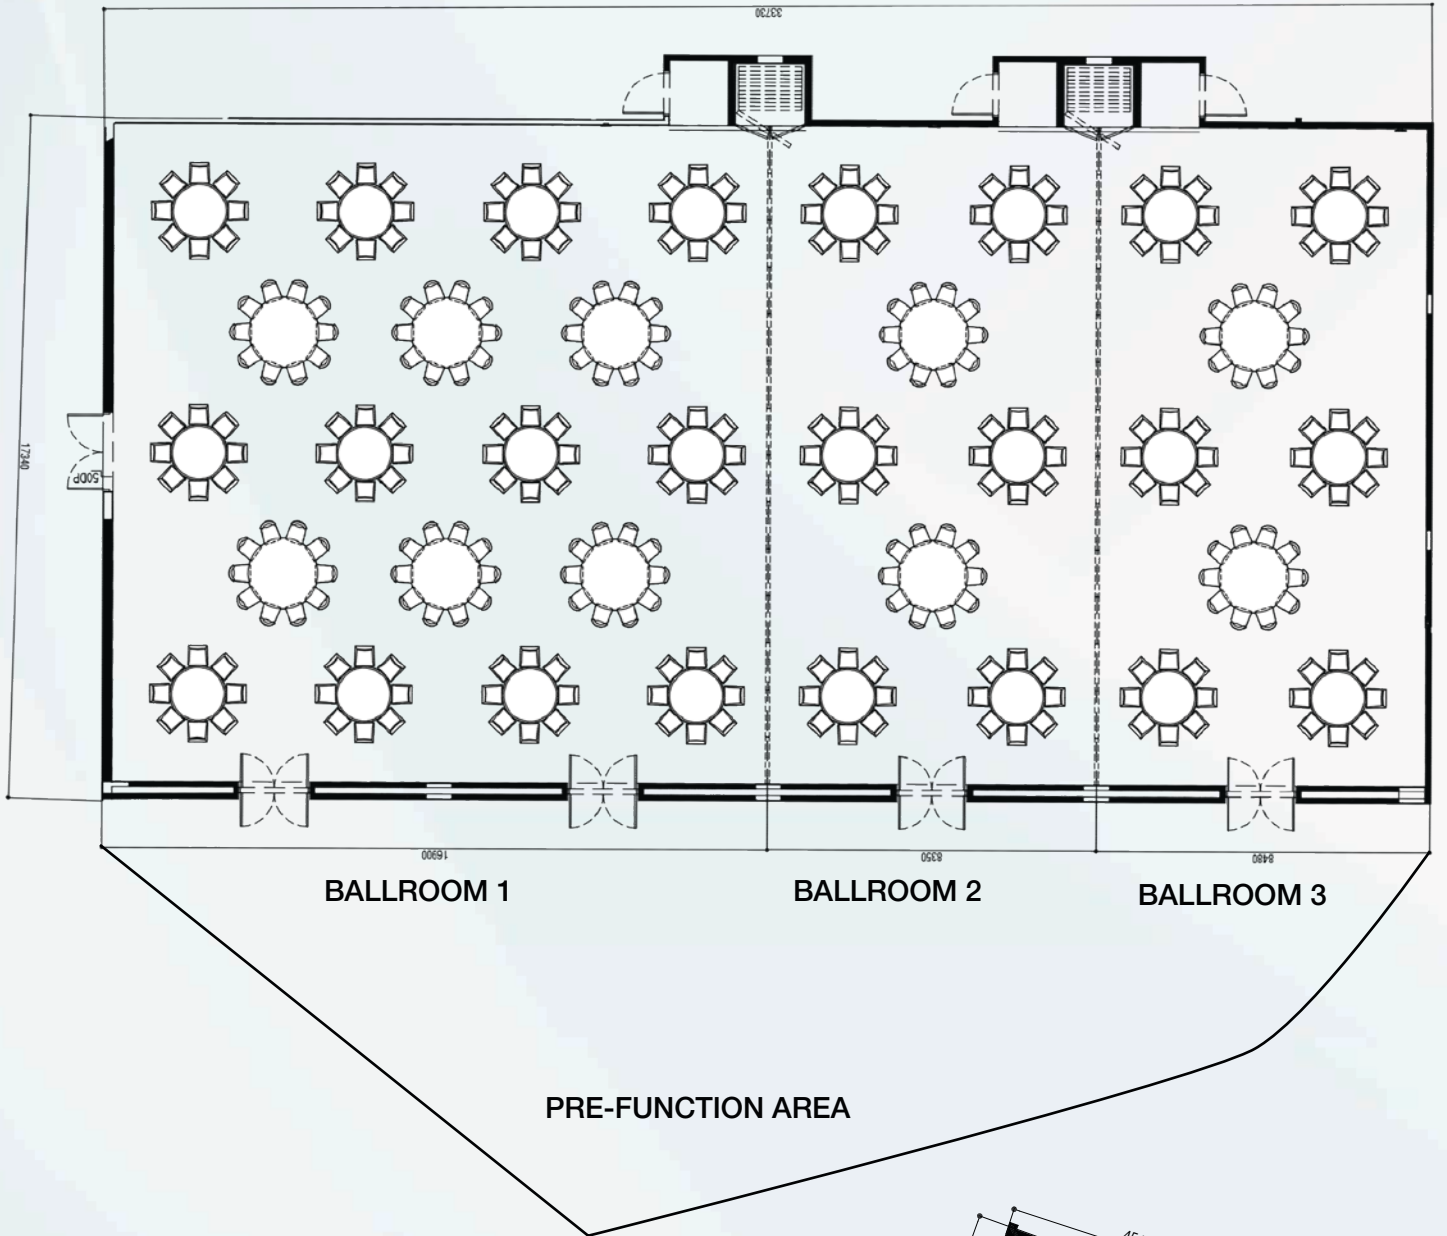

GRAND BALLROOM