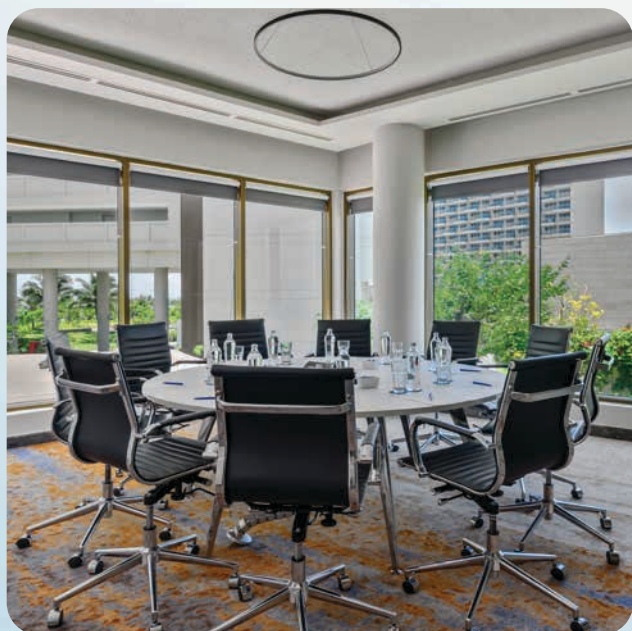

VENUES THAT IMPRESS

Alma Resort Cam Ranh offers a wide range of versatile and state-of-the-art meeting venues to accommodate all your requirements. We guarantee that gatherings, both grand and intimate, leave a lasting impression.

The Convention Center Complex includes:

BALLROOM

The Ballroom provides an exquisite setting for elegant banquets, gala dinners, or extravagant product launches. With a capacity of 300 guests, the ballroom can also be divided into three smaller rooms, allowing for more intimate gatherings.

MEETING ROOMS

In addition to the Ballroom, we also offer three smaller Meeting Rooms. These spaces are equipped with the latest audiovisual equipment and can be customized to suit your specific needs. Whether you're organizing workshops, seminars, or boardroom-style meetings, our Meeting Rooms provide a comfortable and private setting.